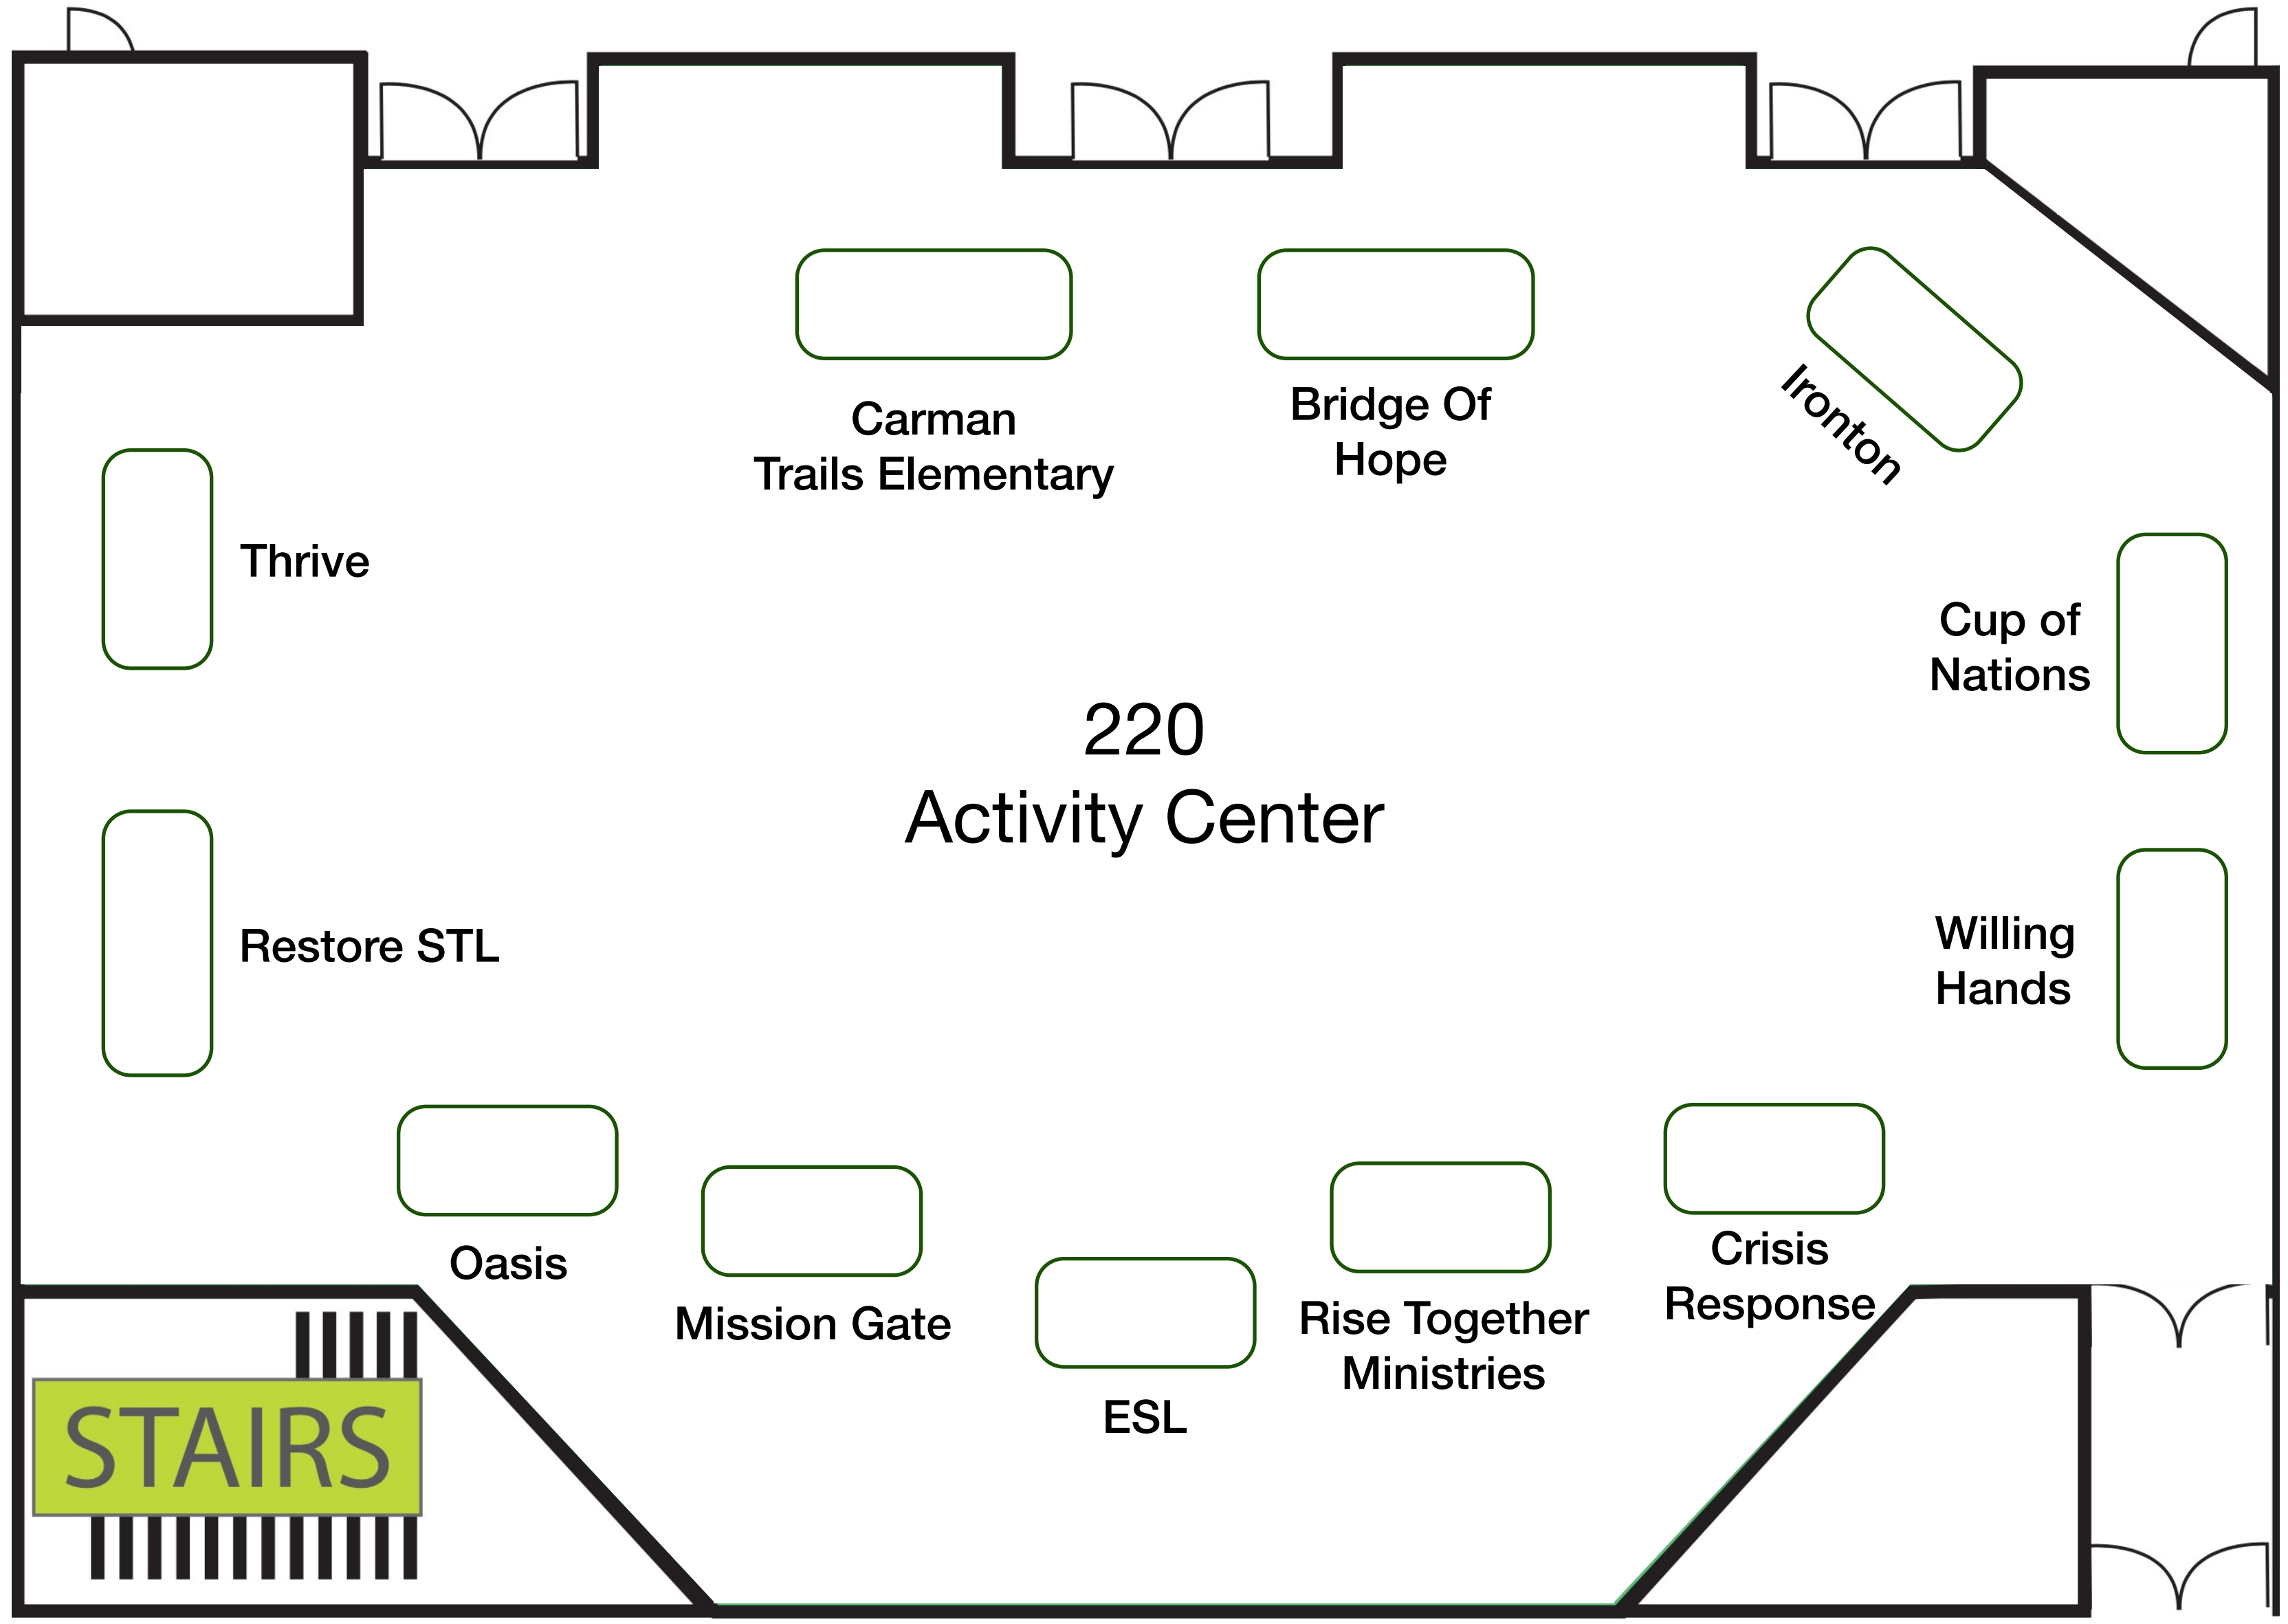

North Entrance

 = Table

* Click on table or Organization name to be redirected to website or email.

220
Activity Center

Main Lobby

STAIRS

Carman
Trails Elementary

Bridge Of
Hope